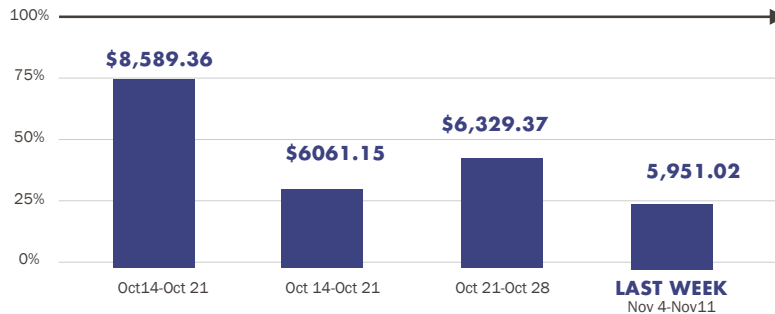

CONSISTENT ONLINE GIVING IS HOW SFDS CAN REMAIN HERE FOR THE LONG-HAUL.

Please consider setting it, forgetting it, and joining The 18.95 Giveback at SFDSNYC.ORG

OUR FINANCIALS

WEEKLY NEED TO THRIVE: \$9,475

100% OF OUR WEEKLY SURPLUS IS DONATED TO A PARISH-SELECTED Q4 CHARITY PARTNER

The numbers for November 18 and 25 will be in the Bulletin on Dec 2

**WEEKLY NEED
\$9,475**

Q4 CHARITY PARTNER:

charity: water